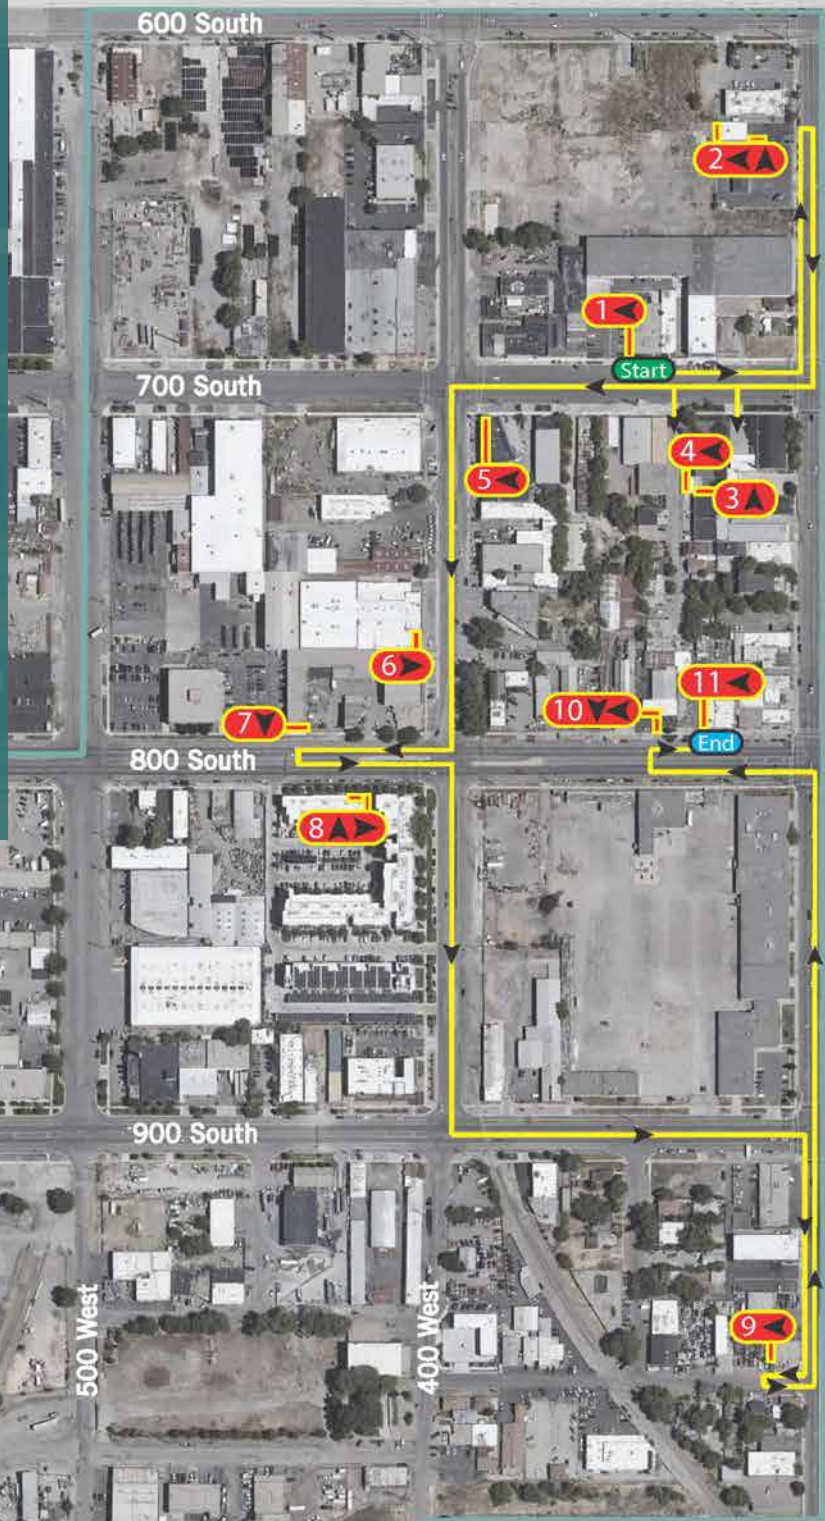

self-guided walking tour

- 1** 336 W. 700 SOUTH (Atmosphere)
Jacqueline Graves & George Thompson
- 2** 624 S. 300 WEST (Paw Paw's Dog Wash)
Nick Sokoloff
- 3** 723 S. KILBY COURT (Pictureline)
Jann Haworth
- 4** 712 S. 300 WEST (Kilby Court)
Evan Jed Memmott
- 5** 351 W. 700 SOUTH
Jacob Nielsen
- 6** 750 S. 400 WEST (Weir Specialty Pumps)
Trent Call, Michael Murdock & Gailon Justus
- 7** 780 S. 400 WEST
Ruel Brown
- 8** 423 W. 800 SOUTH (Artspace)
Jared Norby & Laurie Bray
- 9** 948 S. 300 WEST (T.F. Brewing)
Joseph Toney
- 10** 334 W. 800 SOUTH (Specialty Steel)
Cara Jean Means
- 11** 320 W. 800 SOUTH (Fisher Brewing)
Josh Scheurman

- Indicates Direction Mural Faces
- Indicates Mural Wall
- RDA Grant Program Eligibility Boundary

I-15 Off Ramp

SLCRDA