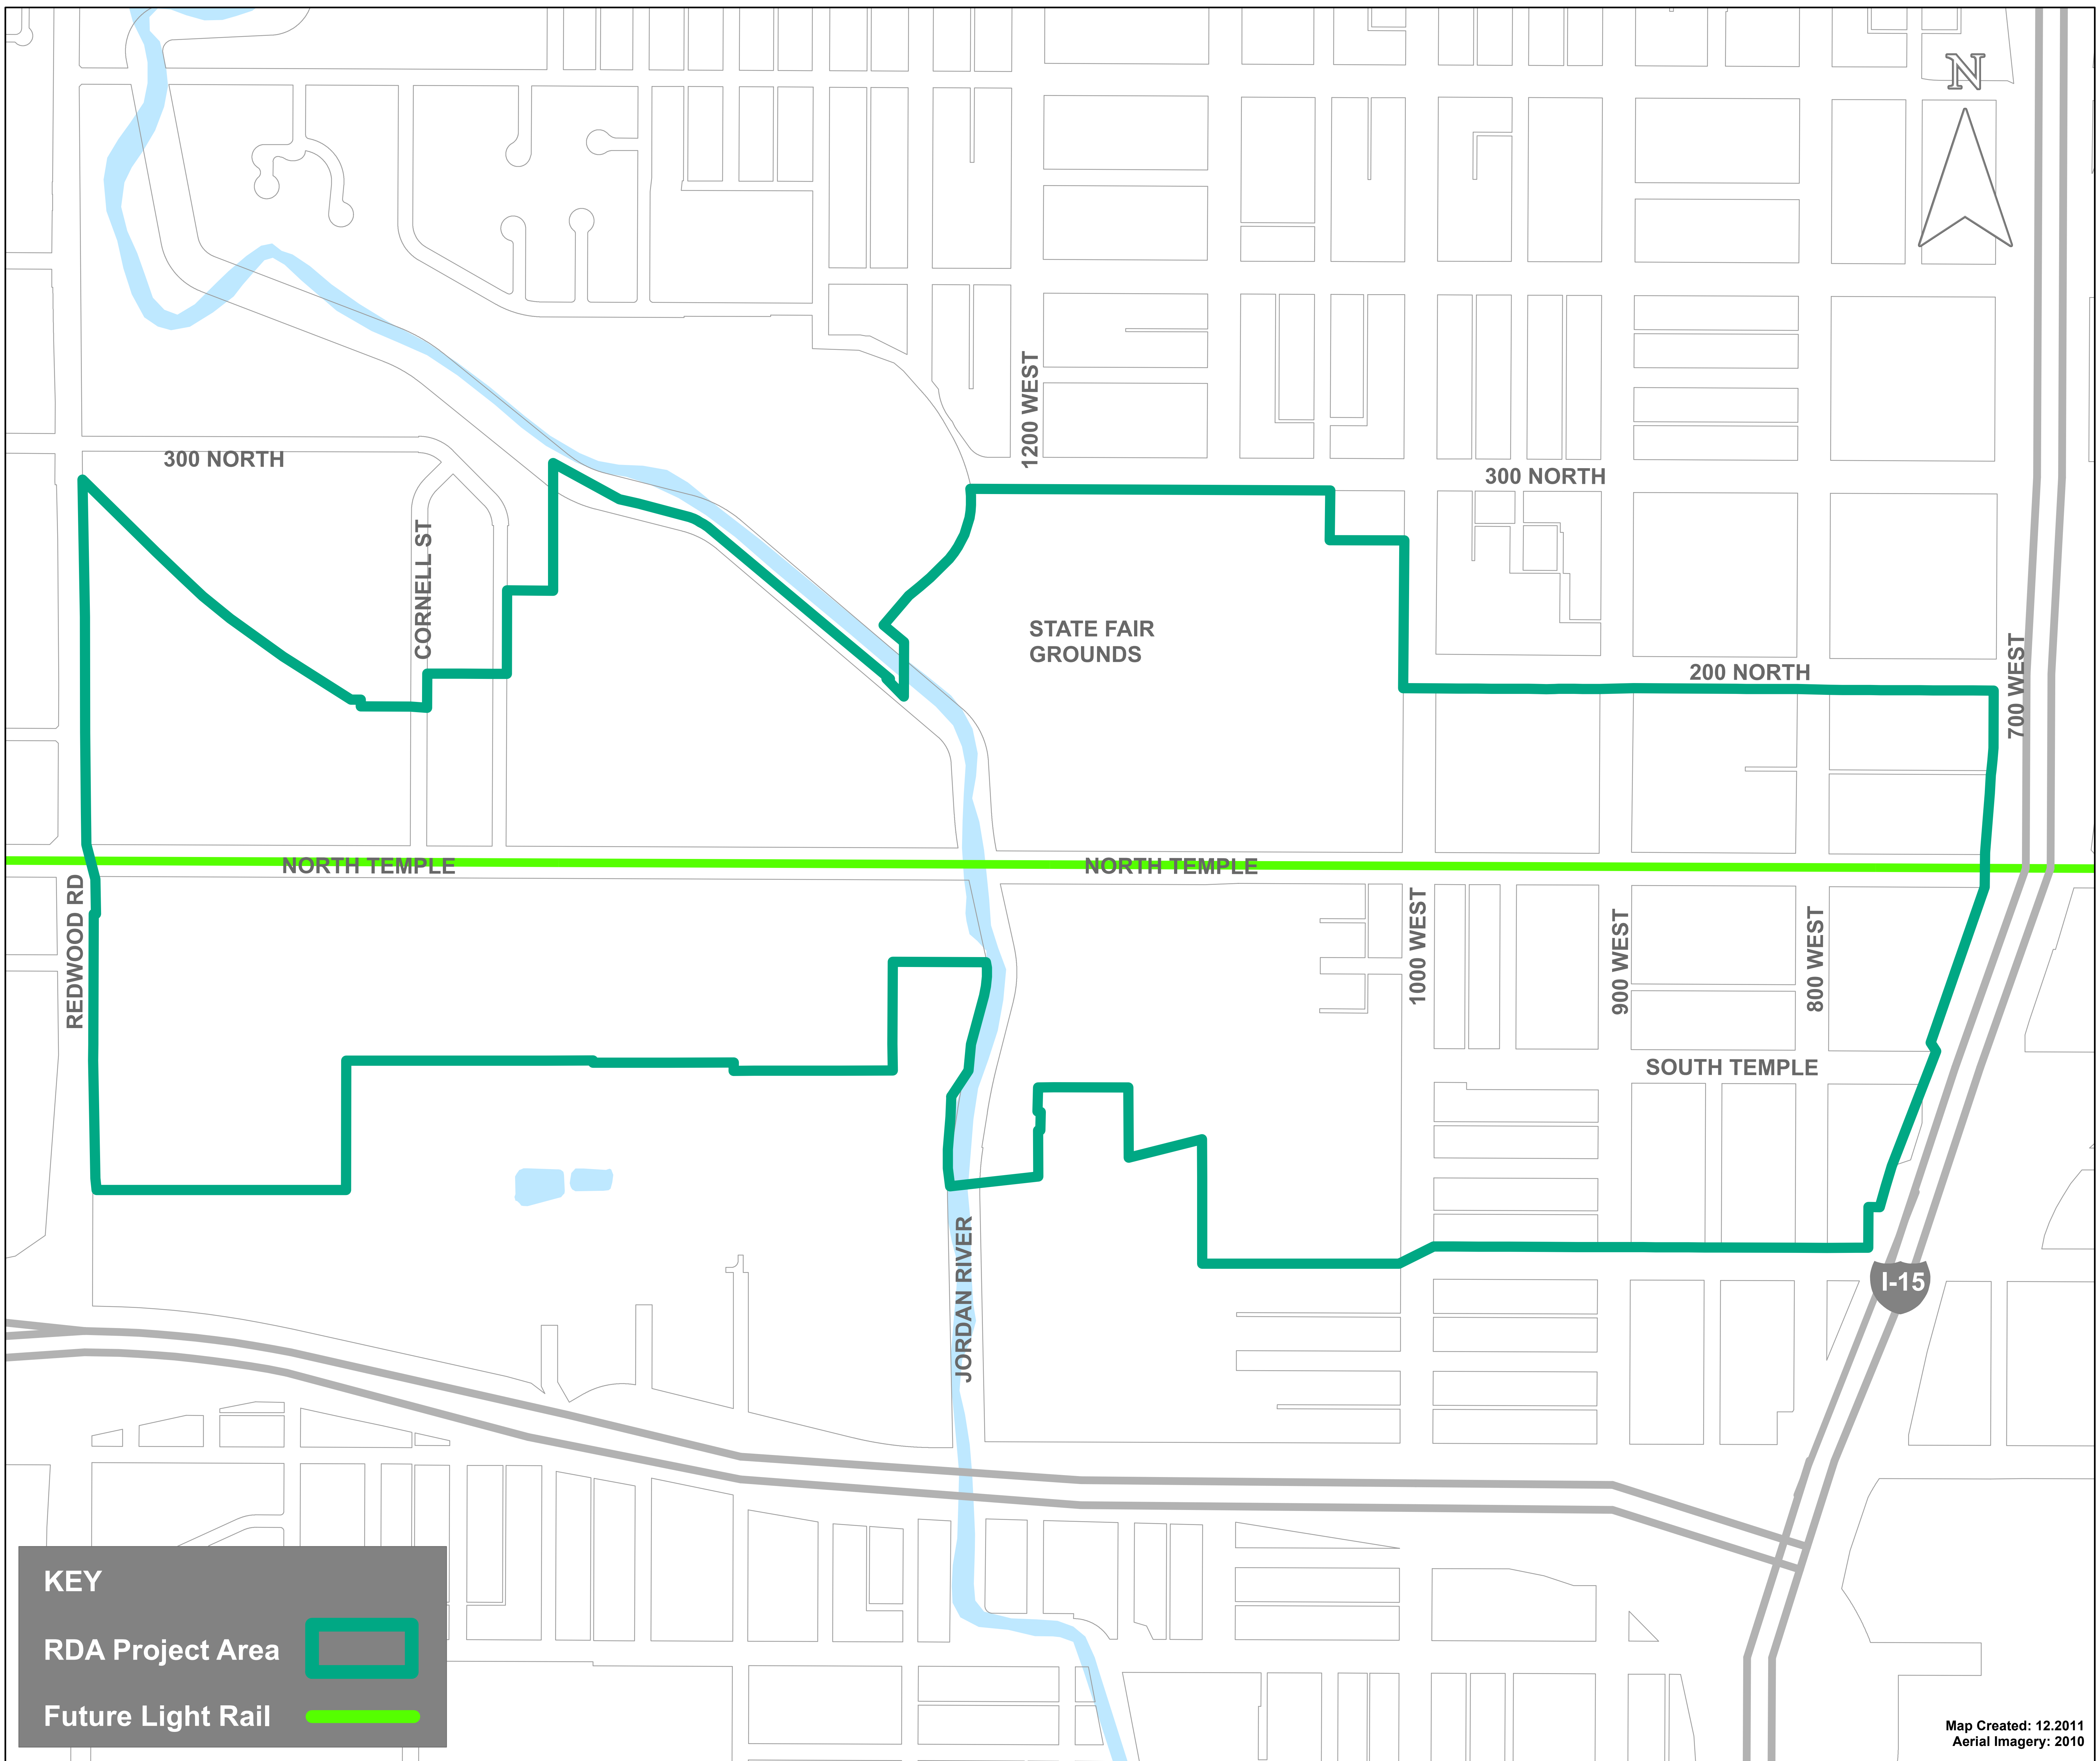

SLCRDA

North Temple (URA) Project Area

Redevelopment Agency of Salt Lake City

KEY

- RDA Project Area 
- Future Light Rail 