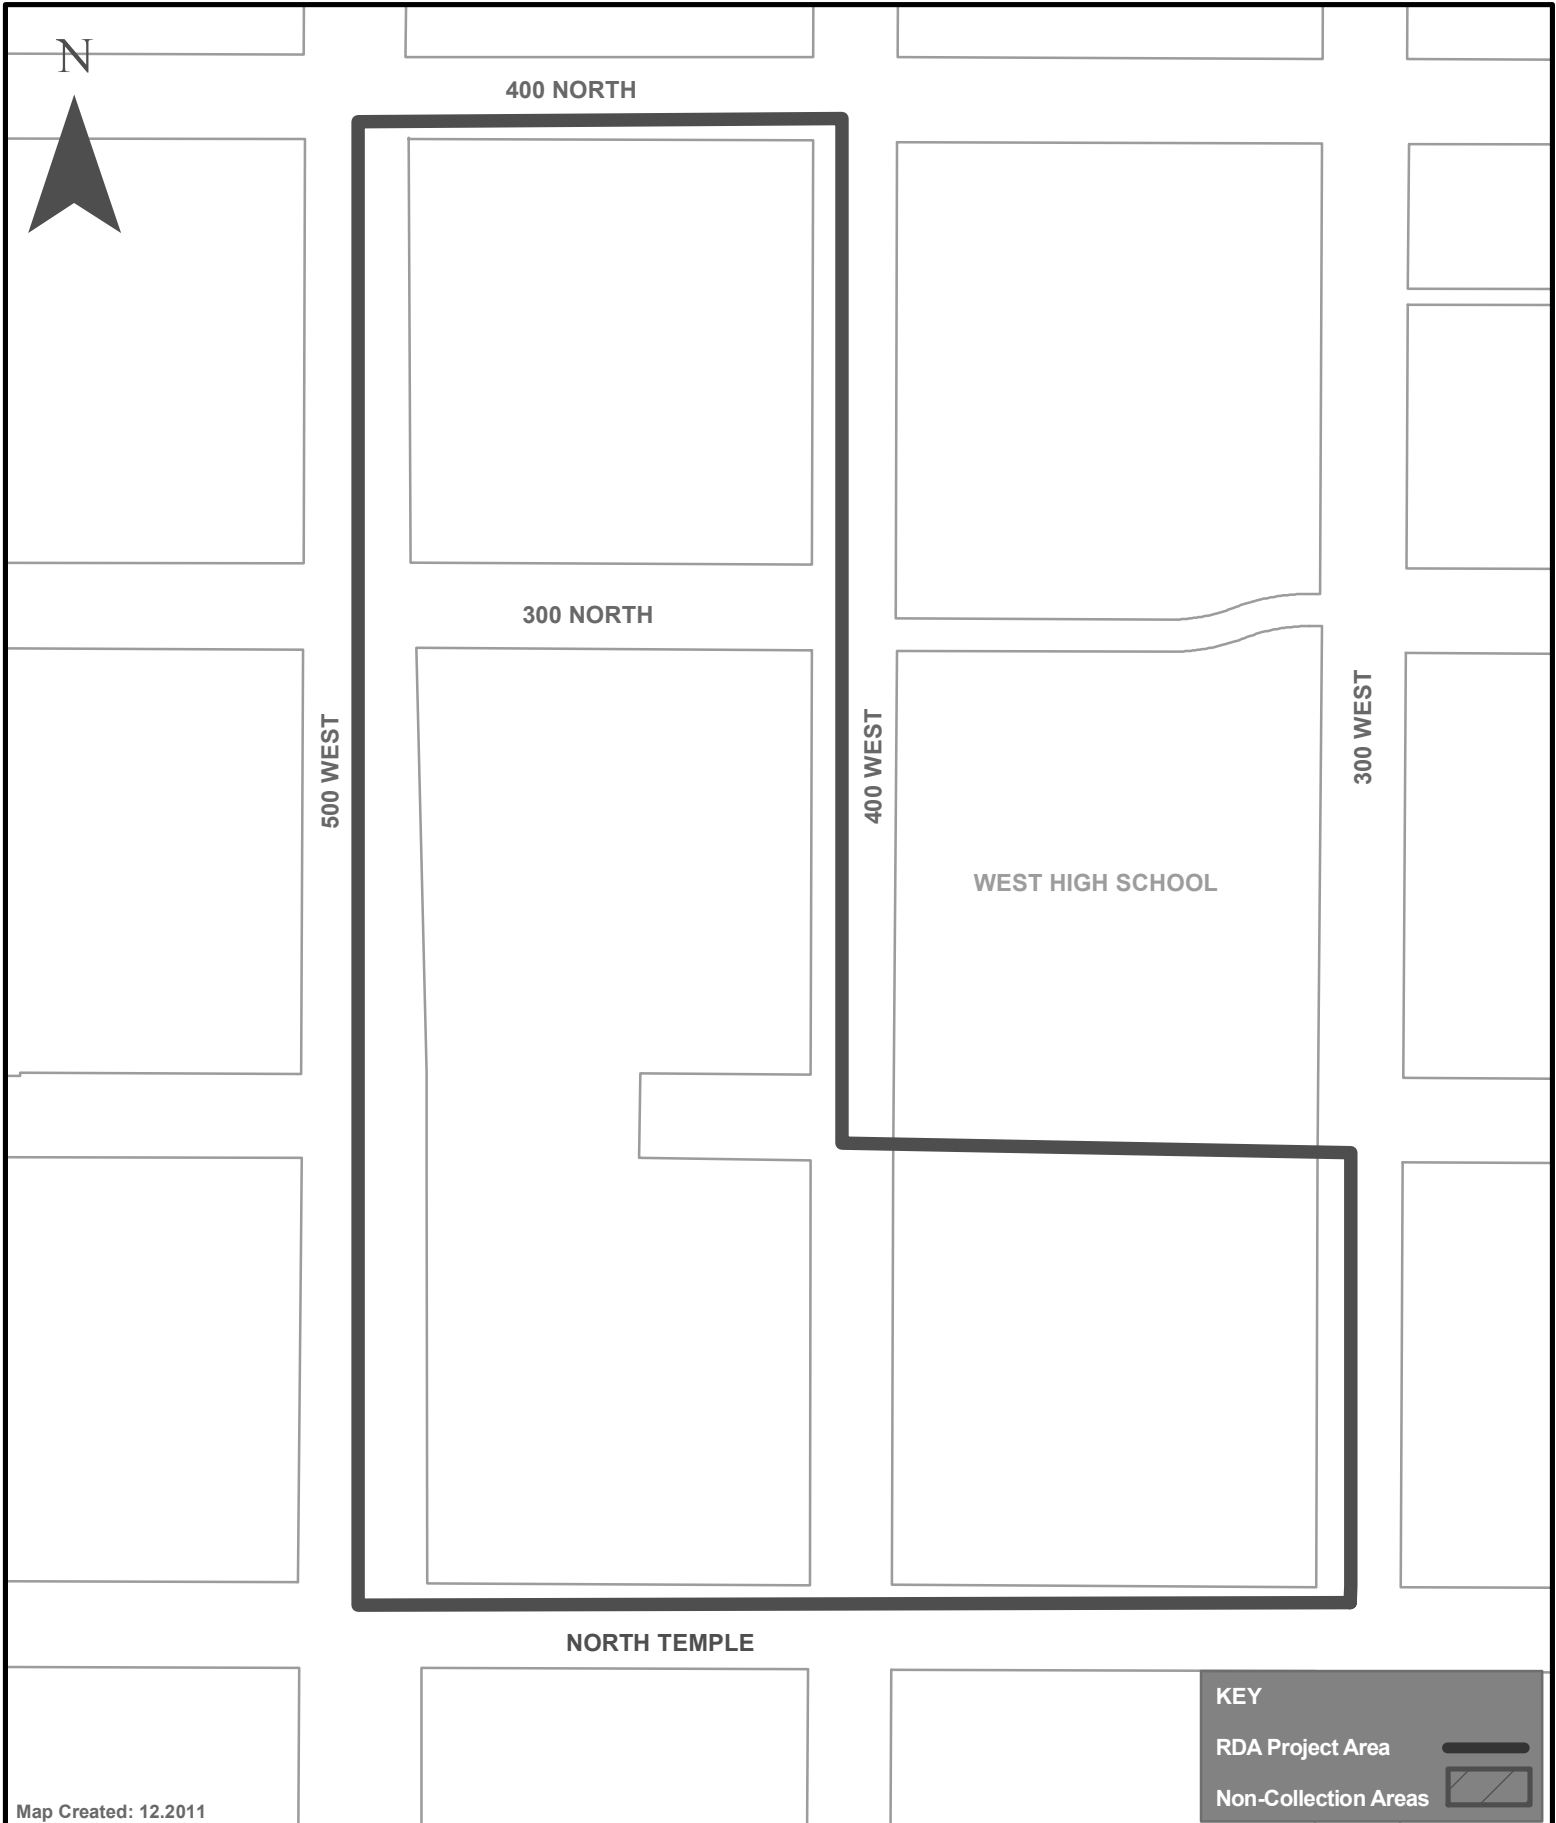

# North Temple Viaduct Project Area

Redevelopment Agency of Salt Lake City

SLCRDA

KEY

RDA Project Area 

Non-Collection Areas 